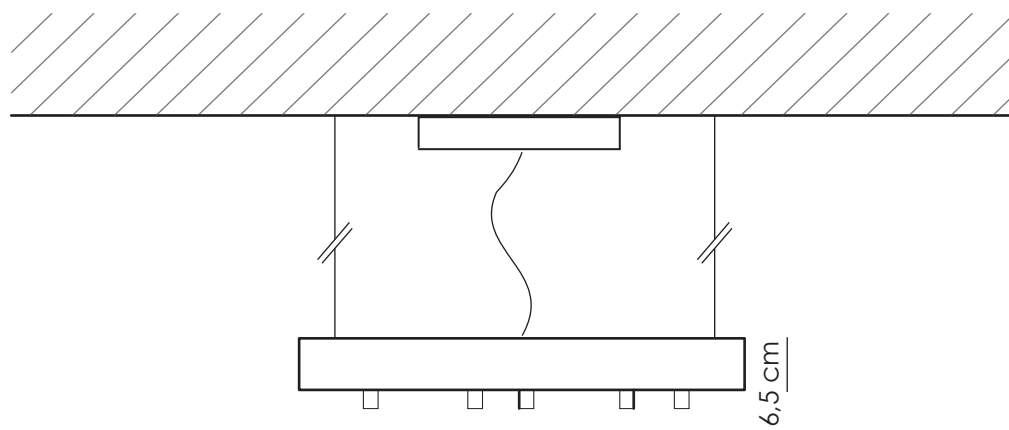

HCL.50

ROUND METAL CEILING MOUNT
Ø 50 cm ↑ 6,5 cm
Hung using stainless steel cables
n° 3 X 10W power LED DIMMABLE
n° 10 fixing supports for metal cord