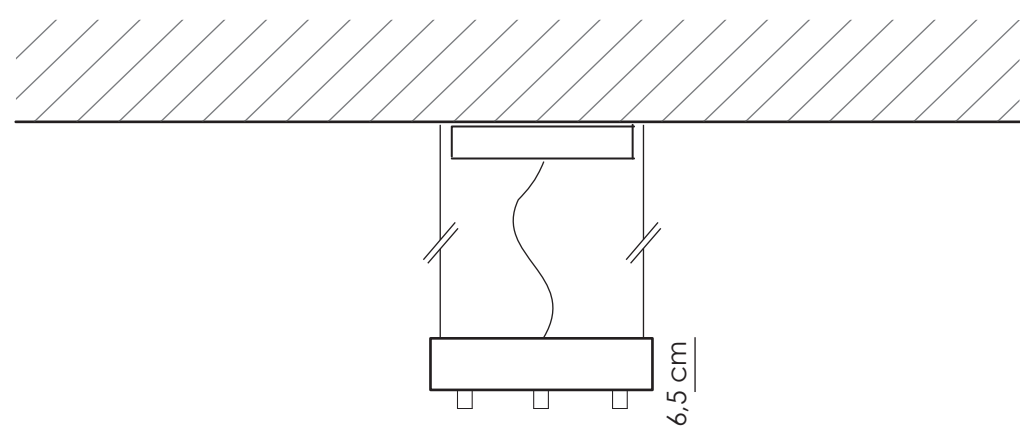

HCL.30

ROUND METAL CEILING MOUNT
Ø 20 cm ↑ 6,5 cm
Hung using stainless steel cables
n° 1 X 10W power LED
n° 3 fixing supports for metal cord