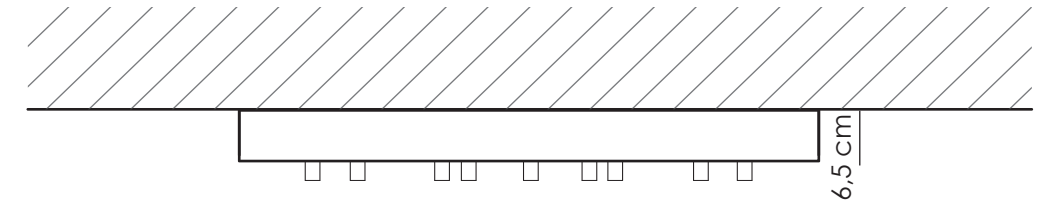

MCL.70

ROUND METAL CEILING MOUNT
Ø 70 cm ↑ 6,5 cm
n° 7 X 10W power LED DIMMABLE
n° 15 fixing supports for metal cord