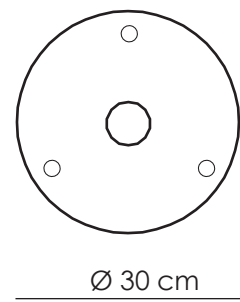

### MCL.30

ROUND METAL CEILING MOUNT  
Ø 20 cm ↑ 6,5 cm  
n° 1 X 10W power LED  
n° 3 fixing supports for metal cord

### MCL.50

ROUND METAL CEILING MOUNT  
Ø 50 cm ↑ 6,5 cm  
n° 3 X 10W power LED DIMMABLE  
n° 10 fixing supports for metal cord

### HCL.30

ROUND METAL CEILING MOUNT  
Ø 20 cm ↑ 6,5 cm  
Hung using stainless steel cables  
n° 1 X 10W power LED  
n° 3 fixing supports for metal cord

### HCL.50

ROUND METAL CEILING MOUNT  
Ø 50 cm ↑ 6,5 cm  
Hung using stainless steel cables  
n° 3 X 10W power LED DIMMABLE  
n° 10 fixing supports for metal cord