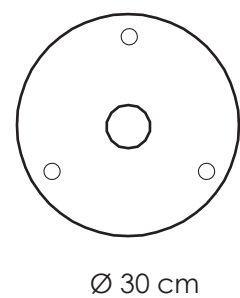

### MCL.30

ROUND METAL CEILING MOUNT  
Ø 20 cm ↑ 6,5 cm  
n° 1 X 10W power LED  
n° 3 fixing supports for metal cord

### MCL.50

ROUND METAL CEILING MOUNT  
Ø 50 cm ↑ 6,5 cm  
n° 3 X 10W power LED DIMMABLE  
n° 10 fixing supports for metal cord

### MCL.70

ROUND METAL CEILING MOUNT  
Ø 70 cm ↑ 6,5 cm  
n° 7 X 10W power LED DIMMABLE  
n° 15 fixing supports for metal cord

### HCL.30

ROUND METAL CEILING MOUNT  
Ø 20 cm ↑ 6,5 cm  
Hung using stainless steel cables  
n° 1 X 10W power LED  
n° 3 fixing supports for metal cord