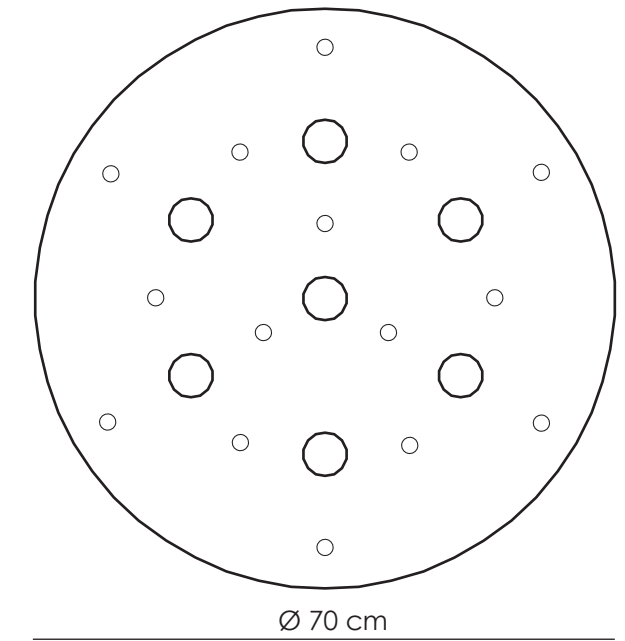

MCL.70

ROUND METAL CEILING MOUNT
Ø 70 cm ↑ 6,5 cm
n° 7 X 10W power LED DIMMABLE
n° 15 fixing supports for metal cord