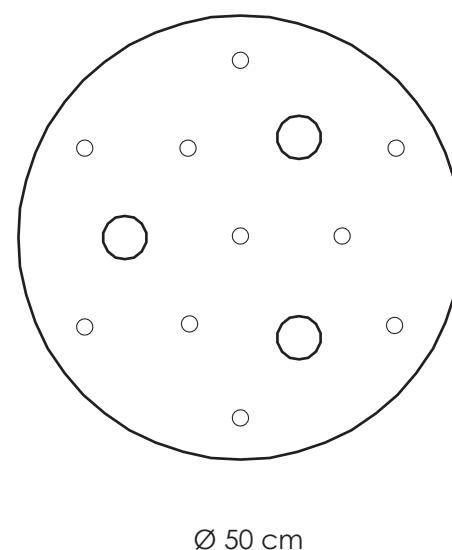

HCL.50

ROUND METAL CEILING MOUNT
Ø 50 cm ↑ 6,5 cm
Hung using stainless steel cables
n° 3 X 10W power LED DIMMABLE
n° 10 fixing supports for metal cord