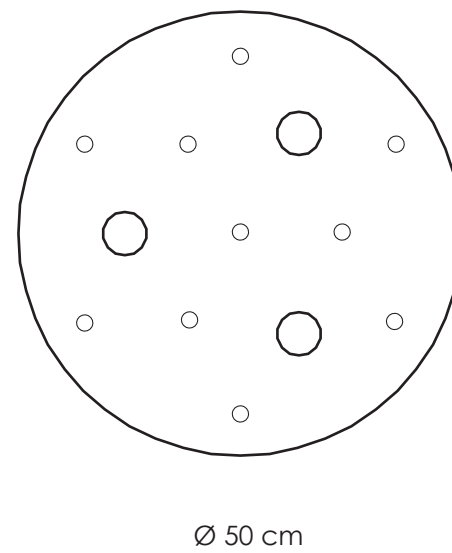

### MCL.30

ROUND METAL CEILING MOUNT  
Ø 20 cm ↑ 6,5 cm  
n° 1 X 10W power LED  
n° 3 fixing supports for metal cord

### MCL.50

ROUND METAL CEILING MOUNT  
Ø 50 cm ↑ 6,5 cm  
n° 3 X 10W power LED DIMMABLE  
n° 10 fixing supports for metal cord