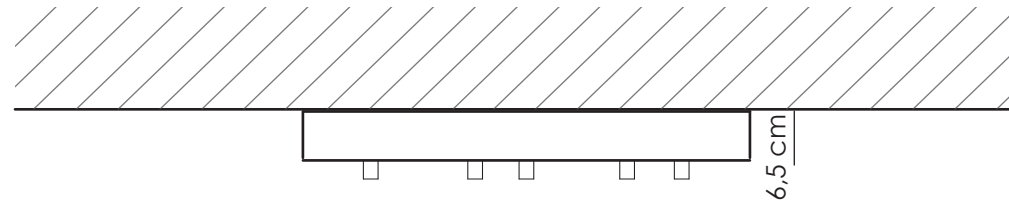

MCL.50

ROUND METAL CEILING MOUNT
Ø 50 cm ↑ 6,5 cm
n° 3 X 10W power LED DIMMABLE
n° 10 fixing supports for metal cord